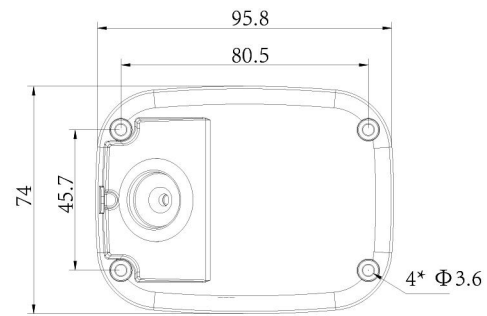

180° Panoramic H.265 Mini Bullet Network Camera

Structure Diagrams

Units: mm

Accessories Support

A01 Pole Mount

Weight: 720g
Dimensions: 170*51.5*152.6mm

A02 Internal Corner Bracket

Weight: 540g
Dimensions: 170*23.2*205.3mm

A03 External Corner Bracket

Weight: 900g
Dimensions: 170*152.6*76.3mm

Naming Convention

MS-C

5

5 - 5MP

3

Sensor

65-

180° Panoramic Mini Bullet

PB

PoE+H.265

Milesight Technology Co.,Ltd. | www.milesight.com

Contact Us: sales@milesight.com support@milesight.com

Add: 220 NE 51st Street, Oakland
Park, Florida 33334, USA
Tel: +1-800-561-0485

Add: 925, Anyang SK V1 Center, LS-ro
116beon-gil, Dongan-gu, Anyang-si, Korea
Tel: +82-31-990-7772

Add: No.23 Wanghai Road,
2nd Software Park, Xiamen, China
Tel: +86-592-5922772