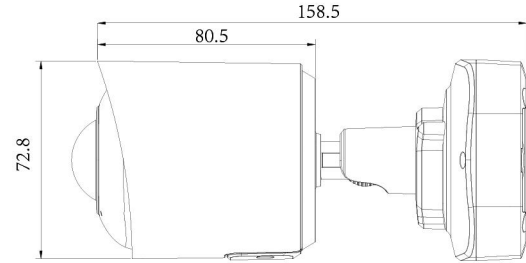

180° Panoramic H.265 Mini Bullet Network Camera

Structure Diagrams

Units: mm

Accessories Support

A01 Pole Mount

Weight: 720g
Dimensions: 170*51.5*152.6mm

A02 Internal Corner Bracket

Weight: 540g
Dimensions: 170*23.2*205.3mm

A03 External Corner Bracket

Weight: 900g
Dimensions: 170*152.6*76.3mm

Naming Convention

MS-C

5

5 - 5MP

3

Sensor

65-

180° Panoramic Mini Bullet

PB

PoE+H.265

Milesight Technology Co.,Ltd. | www.milesight.com

Contact Us: sales@milesight.com support@milesight.com

Add: 220 NE 51st Street, Oakland
Park, Florida 33334, USA
Tel: +1-800-561-0485

Add: 925, Anyang SK V1 Center, LS-ro
116beon-gil, Dongan-gu, Anyang-si, Korea
Tel: +82-31-990-7772

Add: No.23 Wanghai Road,
2nd Software Park, Xiamen, China
Tel: +86-592-5922772