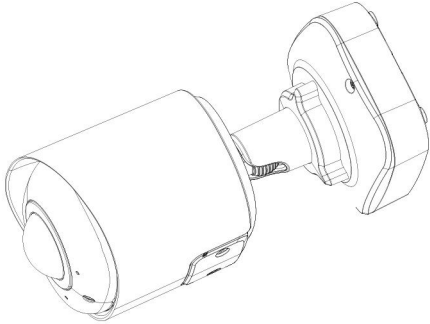

180° Panoramic H.265 Mini Bullet Network Camera

Structure Diagrams

Units: mm

Accessories Support

A01 Pole Mount

Weight: 720g
Dimensions: 170*51.5*152.6mm

A02 Internal Corner Bracket

Weight: 540g
Dimensions: 170*23.2*205.3mm

A03 External Corner Bracket

Weight: 900g
Dimensions: 170*152.6*76.3mm

Naming Convention

MS-C

5

5 - 5MP

3

Sensor

65-

180° Panoramic Mini Bullet

PB

PoE+H.265

Milesight Technology Co.,Ltd. | www.milesight.com

Contact Us: sales@milesight.com support@milesight.com

Add: 220 NE 51st Street, Oakland
Park, Florida 33334, USA
Tel: +1-800-561-0485

Add: 925, Anyang SK V1 Center, LS-ro
116beon-gil, Dongan-gu, Anyang-si, Korea
Tel: +82-31-990-7772

Add: No.23 Wanghai Road,
2nd Software Park, Xiamen, China
Tel: +86-592-5922772